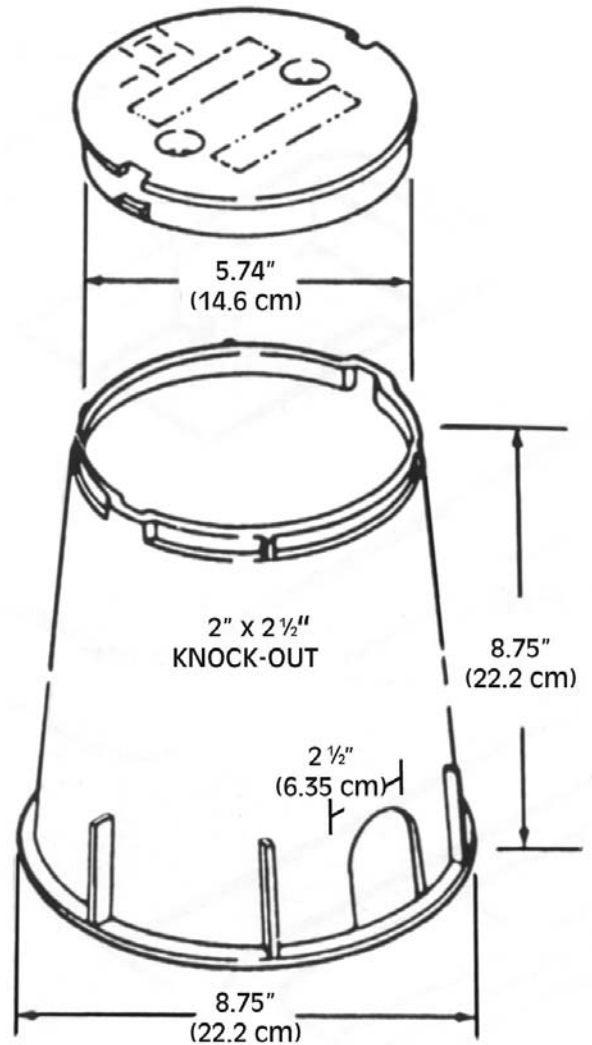

**SERIES 610 (6" ROUND) GREEN**

- 256 PER PALLET
- BODY & COVER
- BODY
- COVER

610-1G2G	1.32 LBS.	.60 KG
610-1G	1.07 LBS.	.49 KG
610-2G	.25 LBS.	.11 KG

**SPECIAL FEATURES**

- TWIST LOCK COVER
- STRONGER LOAD STRENGTH
- UV INHIBITORS TO PREVENT DISCOLORATION & CRACKING
- NO PORT AVAILABLE